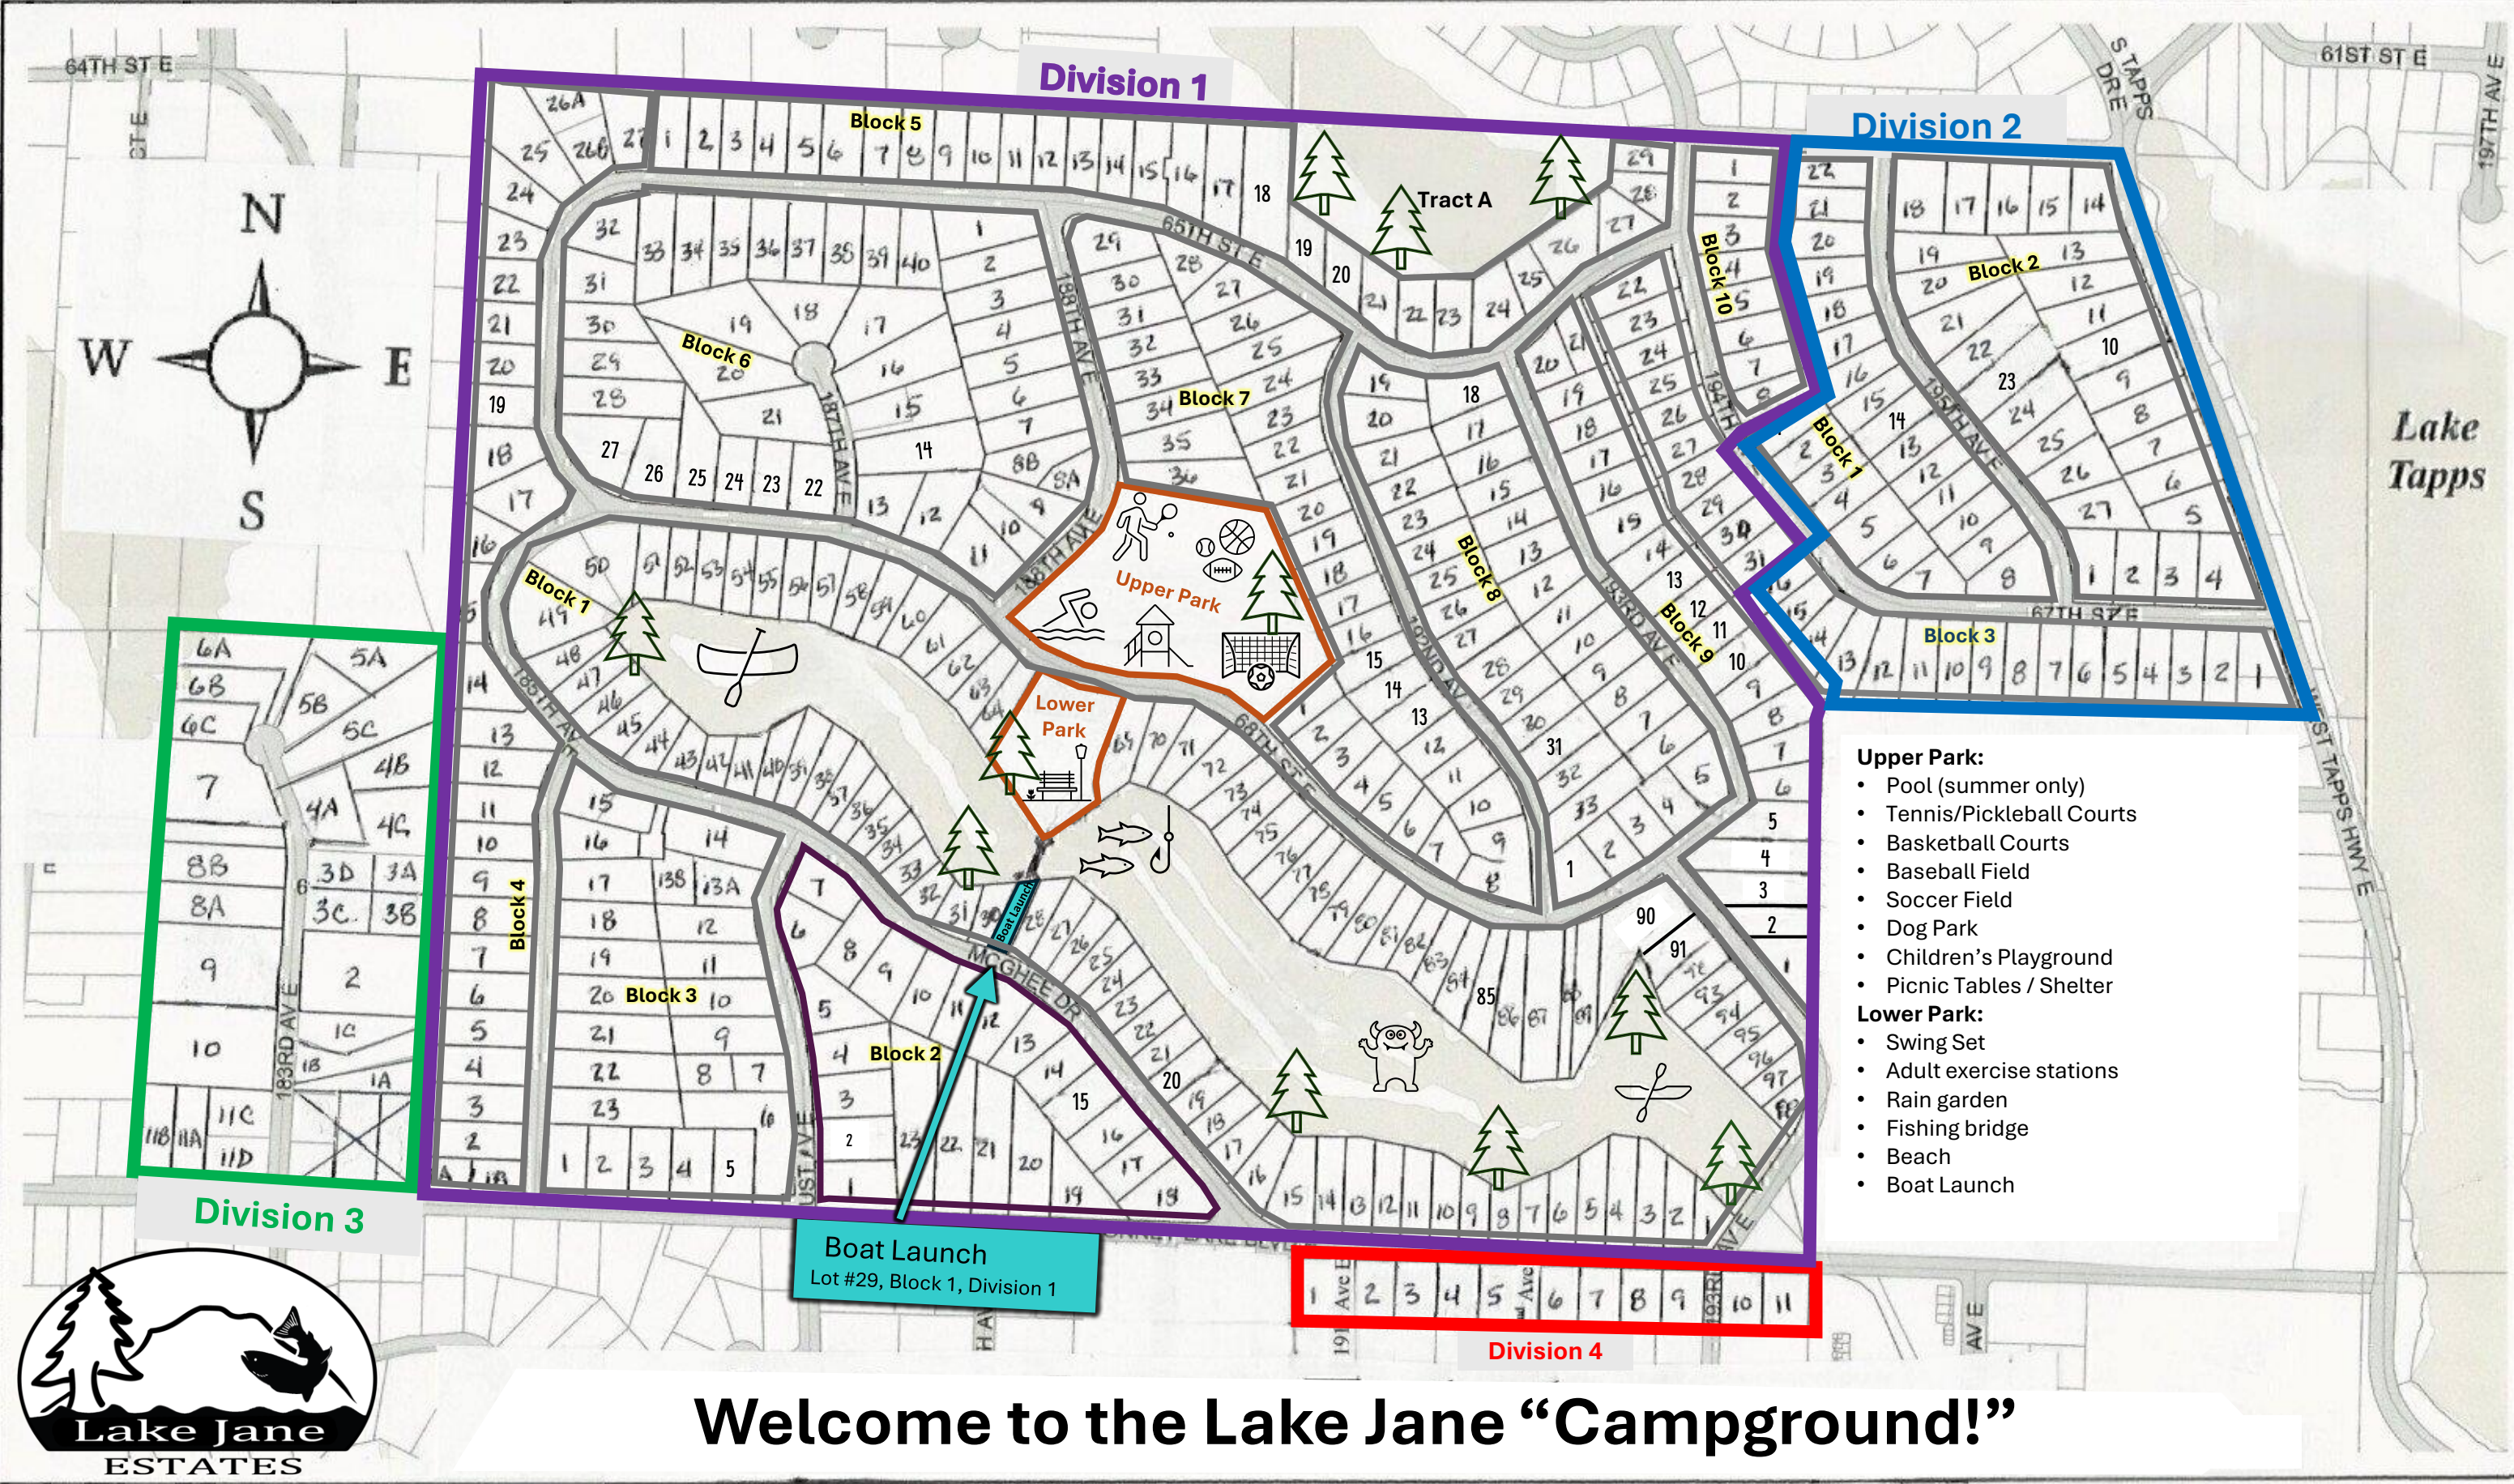

# Lake Jane Estates Map

Your lot number is:

- The number of your lot
- The number of your block, if in Division 1 or 2
- The number of your division.

E.g. House 22, Block 1, Division 2 is Lot Number 22-1-2.

- Upper Park:**
- Pool (summer only)
  - Tennis/Pickleball Courts
  - Basketball Courts
  - Baseball Field
  - Soccer Field
  - Dog Park
  - Children's Playground
  - Picnic Tables / Shelter
- Lower Park:**
- Swing Set
  - Adult exercise stations
  - Rain garden
  - Fishing bridge
  - Beach
  - Boat Launch

**Boat Launch**  
Lot #29, Block 1, Division 1

**Welcome to the Lake Jane "Campground!"**